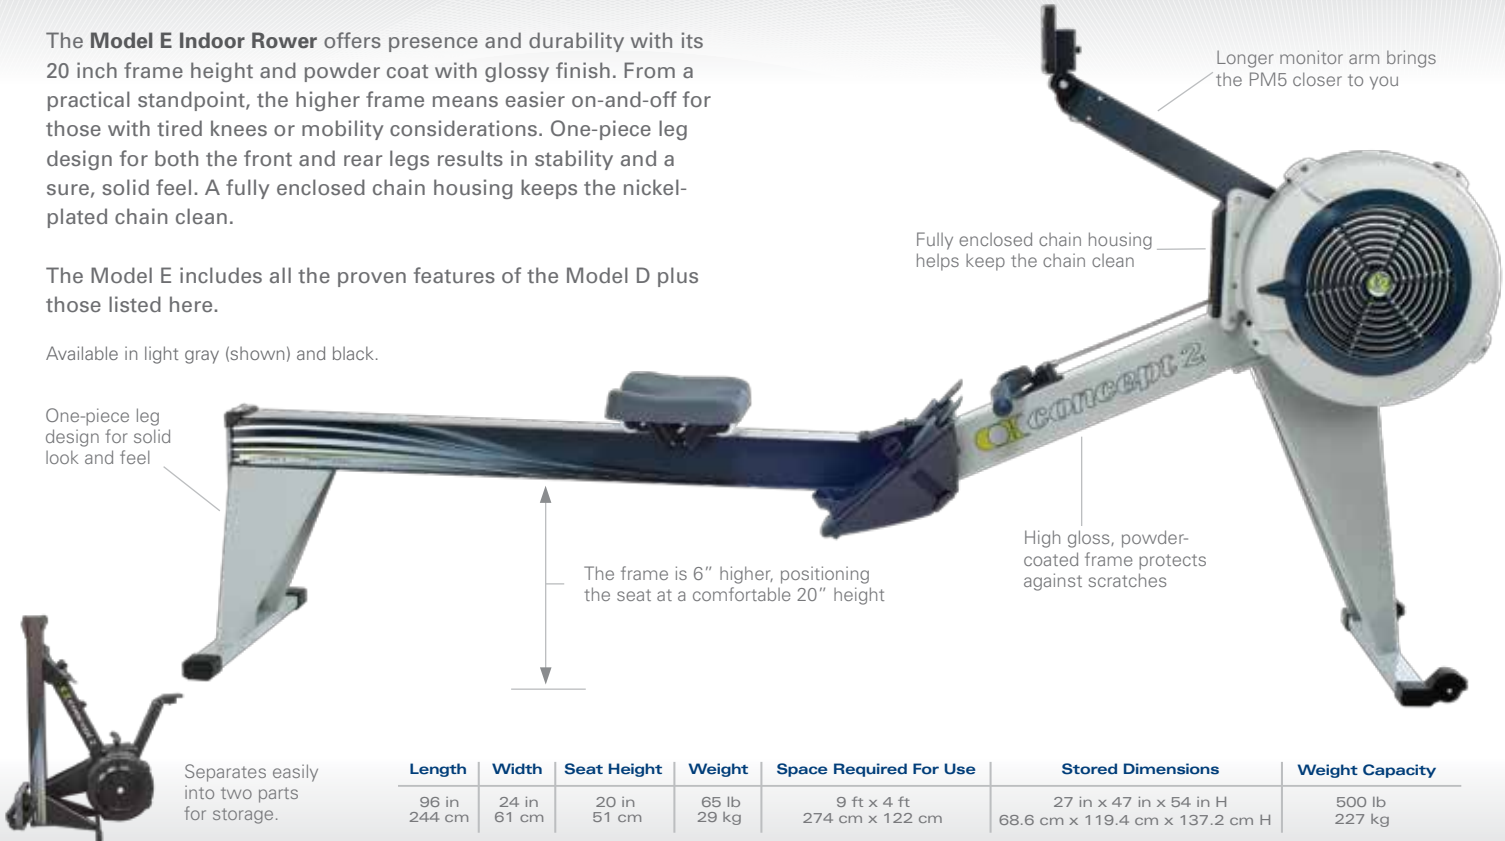

Model E Indoor Rower

The **Model E Indoor Rower** offers presence and durability with its 20 inch frame height and powder coat with glossy finish. From a practical standpoint, the higher frame means easier on-and-off for those with tired knees or mobility considerations. One-piece leg design for both the front and rear legs results in stability and a sure, solid feel. A fully enclosed chain housing keeps the nickel-plated chain clean.

The Model E includes all the proven features of the Model D plus those listed here.

Available in light gray (shown) and black.

One-piece leg design for solid look and feel

The frame is 6" higher, positioning the seat at a comfortable 20" height

Fully enclosed chain housing helps keep the chain clean

Longer monitor arm brings the PM5 closer to you

High gloss, powder-coated frame protects against scratches

Separates easily into two parts for storage.

Length	Width	Seat Height	Weight	Space Required For Use	Stored Dimensions	Weight Capacity
96 in 244 cm	24 in 61 cm	20 in 51 cm	65 lb 29 kg	9 ft x 4 ft 274 cm x 122 cm	27 in x 47 in x 54 in H 68.6 cm x 119.4 cm x 137.2 cm H	500 lb 227 kg