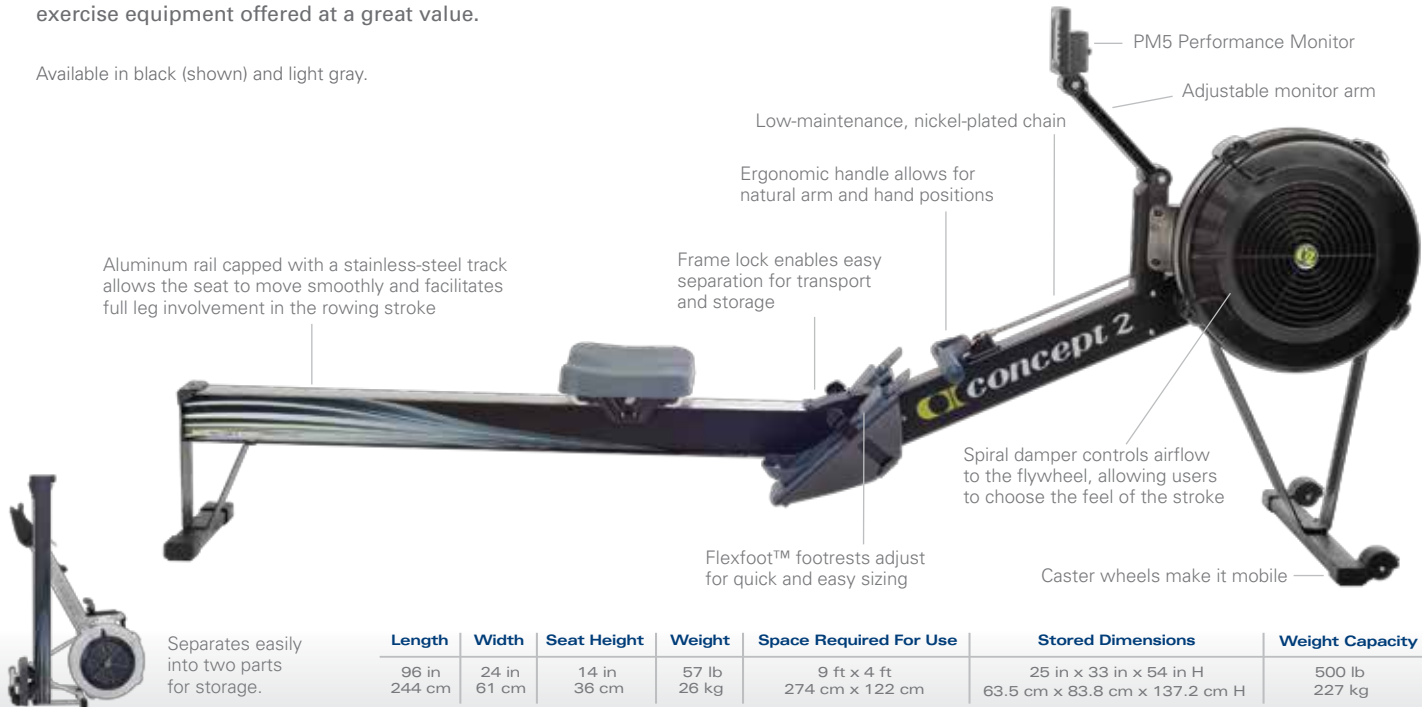

### Dynamic

The Dynamic Indoor Rower is designed to meet specific training needs of the competitive on water athlete.

Available in black (shown) and light gray.

Aluminum rail capped with a stainless-steel track allows the seat to move smoothly and facilitates full leg involvement in the rowing stroke

Frame lock enables easy separation for transport and storage

The Model E includes all the proven features of the Model D plus those listed here.

Available in light gray (shown) and black.

One-piece leg design for solid look and feel

The frame is 6" higher, positioning the seat at a comfortable 20" height